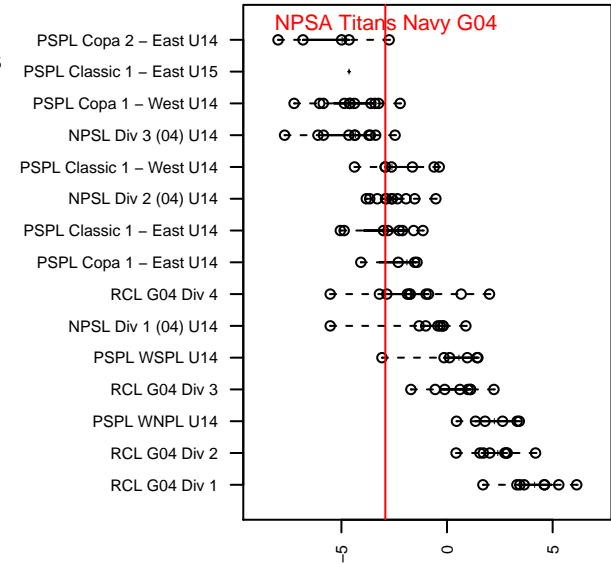

NPSA Titans Navy G04

Nowland Premier SA
 Bellevue, WA
 G04 total strength=988
 attack=2.26 defense=1.62
 fall league = PSPL Classic 1 – West U14
 spr league = Spr PSPL – '04 Classic 1 – West I

alt names used:
 NPSA G04 Navy Bellevue
 NPSA G04 Navy Bellevue

Venues played:
 2017 PSPL Classic 1 – West U14
 2017 Spr PSPL – '04 Classic 1 – West U14

NPSA Titans Navy G04
 Dots are actual minus expected GF (blue circles) and GA (red triangles).
 Blue line is smoothed change in attack strength. Red is smoothed change in defense strength.

**attack and defense variance (black dot)
relative to other teams
and top 10 in region**

**attack and defense rating
relative to others at age
and all opponents in last 13 months**

Performance relative to 13 month average